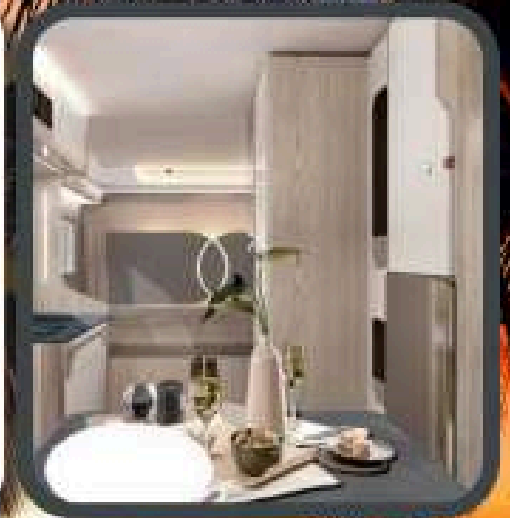

Super strong chassis

Extremely large panoramic windows

Stamping forming processed sheet metal

Smart home appliance system

9000BTU AIR CONDITIONER

Power Control Center

600W Solar Panel

Independent multifunctional bathroom

Cabin material: The side layer made under negative pressure platform lamination process.

Star Maple Yellow

Star Grassful Green

Star Crimson

Star Emerald Green

Star Brilliant White

Star Shining Gold

Star Sky Blue