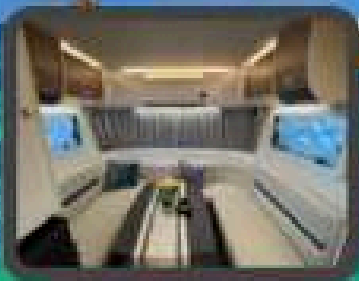

Mountainview

ADMT5021

AMC Mountainview 2024

Sleek design
Fully electric

Integrated Smart
home and appliance
system

Street legal

ADMT5021

MOUNTAIN VIEW

BY

MOUNTAIN VIEW BY AMC

Super strong chassis
Extremely large panoramic windows
Stamping forming processed sheet metal
Smart home appliance system
9000 BTU AIR CONDITIONER
Power Control Center
600W Solar Panel
Independent multifunctional bathroom
Cabin material the side layer made under
negative pressure platform lamination
process.